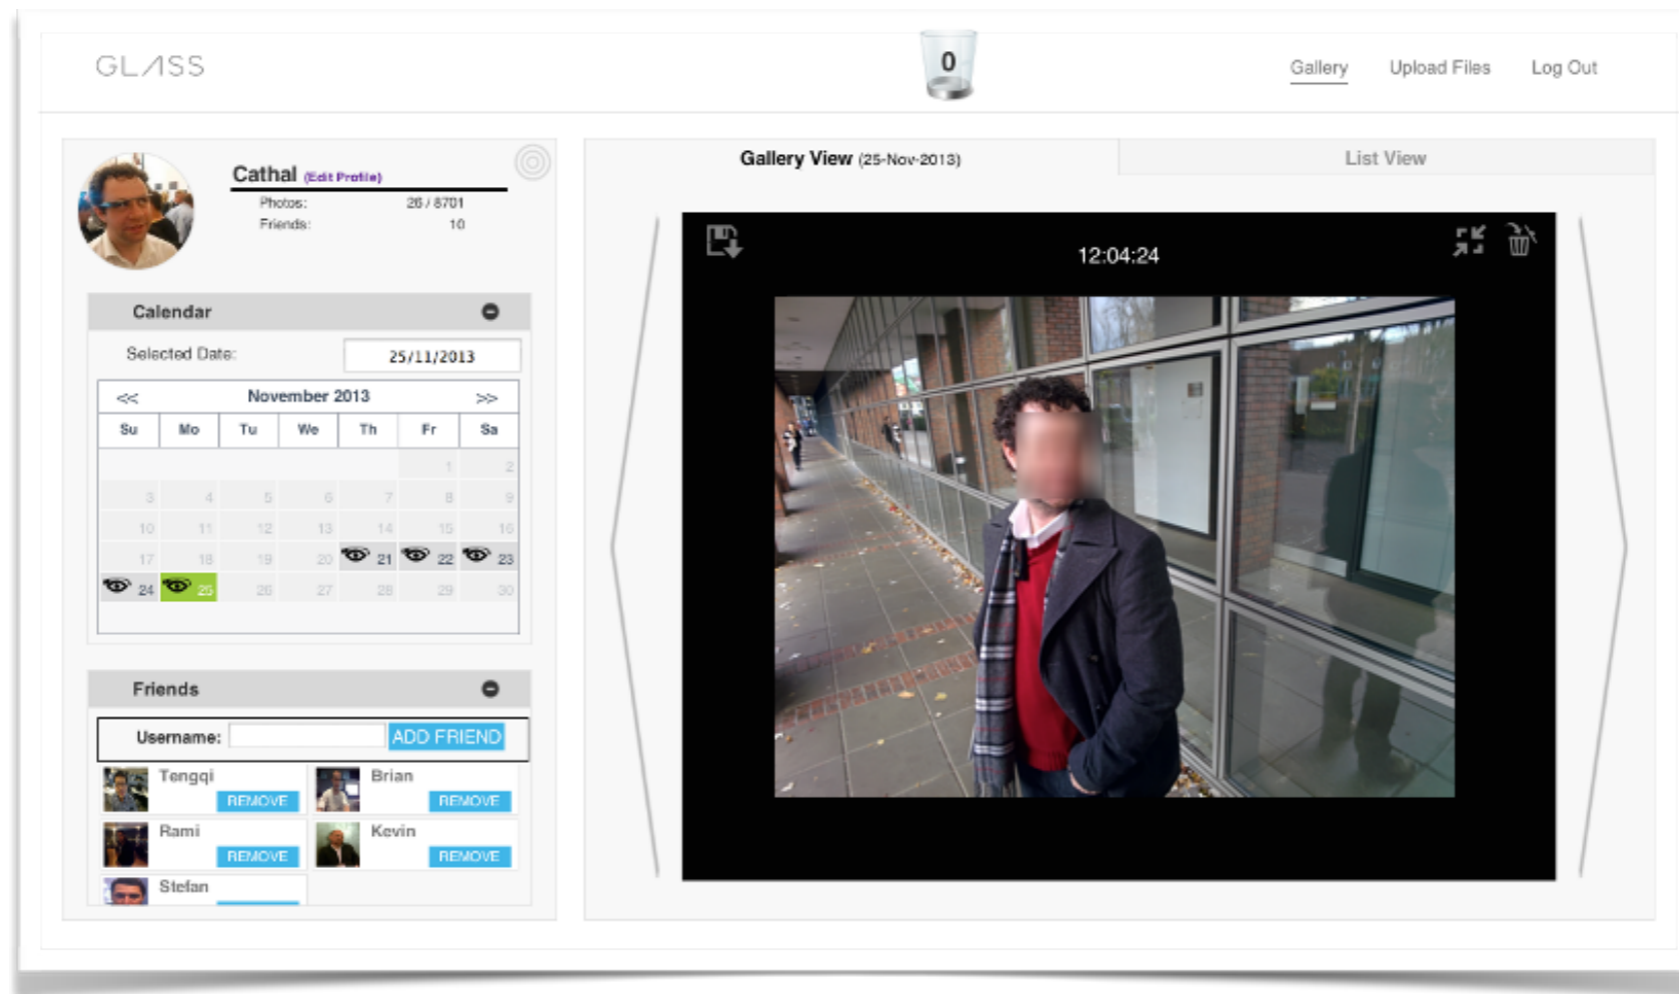

Privacy

Privacy and reputation of the lifelogger and the subjects/
bystanders.