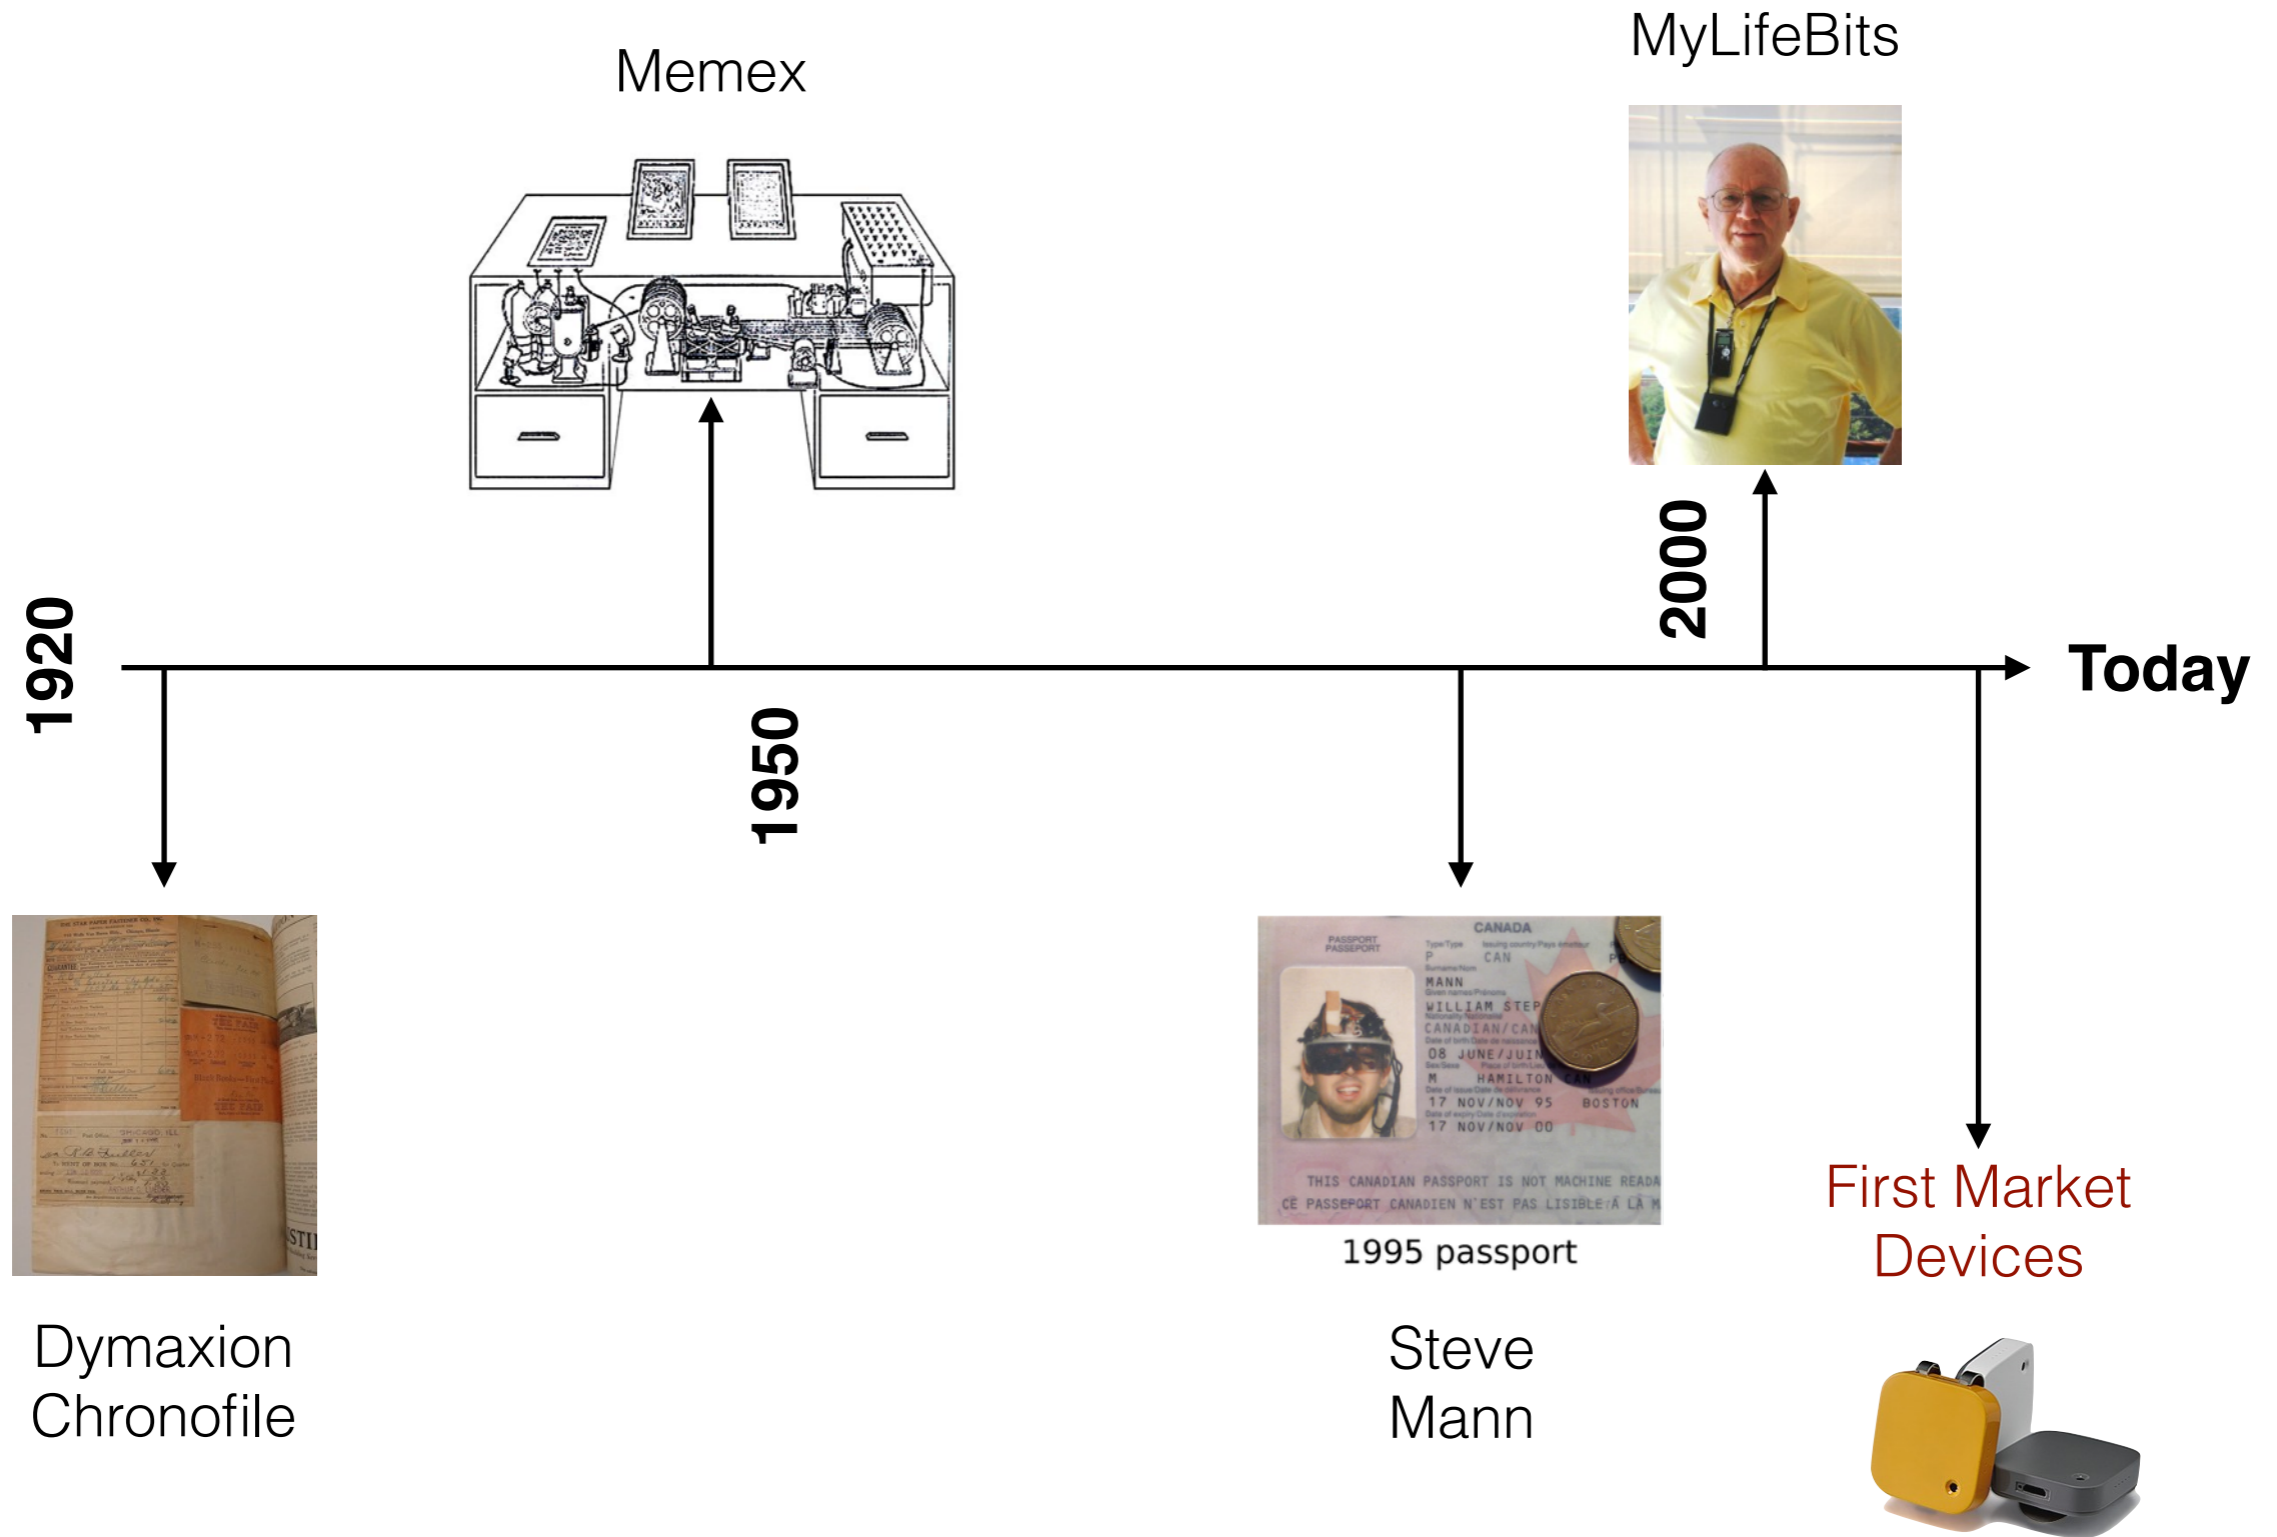

A photograph of a man in an orange sweater sitting at a desk in an office. The desk is cluttered with several computer monitors, a laptop, and a keyboard. One of the monitors displays a blue screen with white text, possibly a code editor or a terminal window. The office environment includes cubicles and other desks in the background.

Archived Lifetimes

Using mobile devices and information devices to **automatically** record everything you see, hear, learn and experience. Creates a **complete and accurate record of an individual** - a Lifelog.

First generation devices are on the market now and people have begun to do this.

Lifelogging enables the concept of a **surrogate memory**. A private digital archive that sees what you see, hears what you hear, 'knows you' and is always available to help you.

Lifelogging has been around for decades.

In 2014, lifelogging can generate thousands of images per day, hours of audio and tens of thousands of data and sensor readings per day.

Images, audio, locations, movements, temperature, heartbeats, interactions, communications, information, activities...