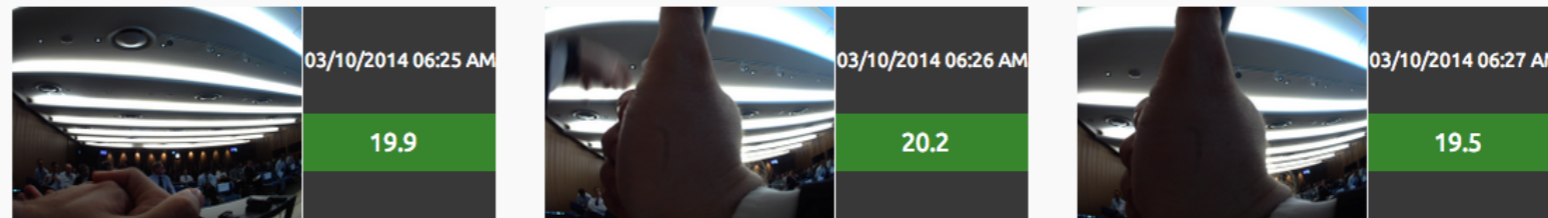

BETTER UNDERSTANDING WHAT MAKES YOU STRESSED?

- colour
- BPM
- GSR
- light
- google glass
- logout

Name **Cathal Gurrin**
Height **180 cm**
Weight **70 kg**
Birthday **01/06/1975**

Lifelogger: **Cathal Gurrin**

Cathal's Calender

Clear

Apply