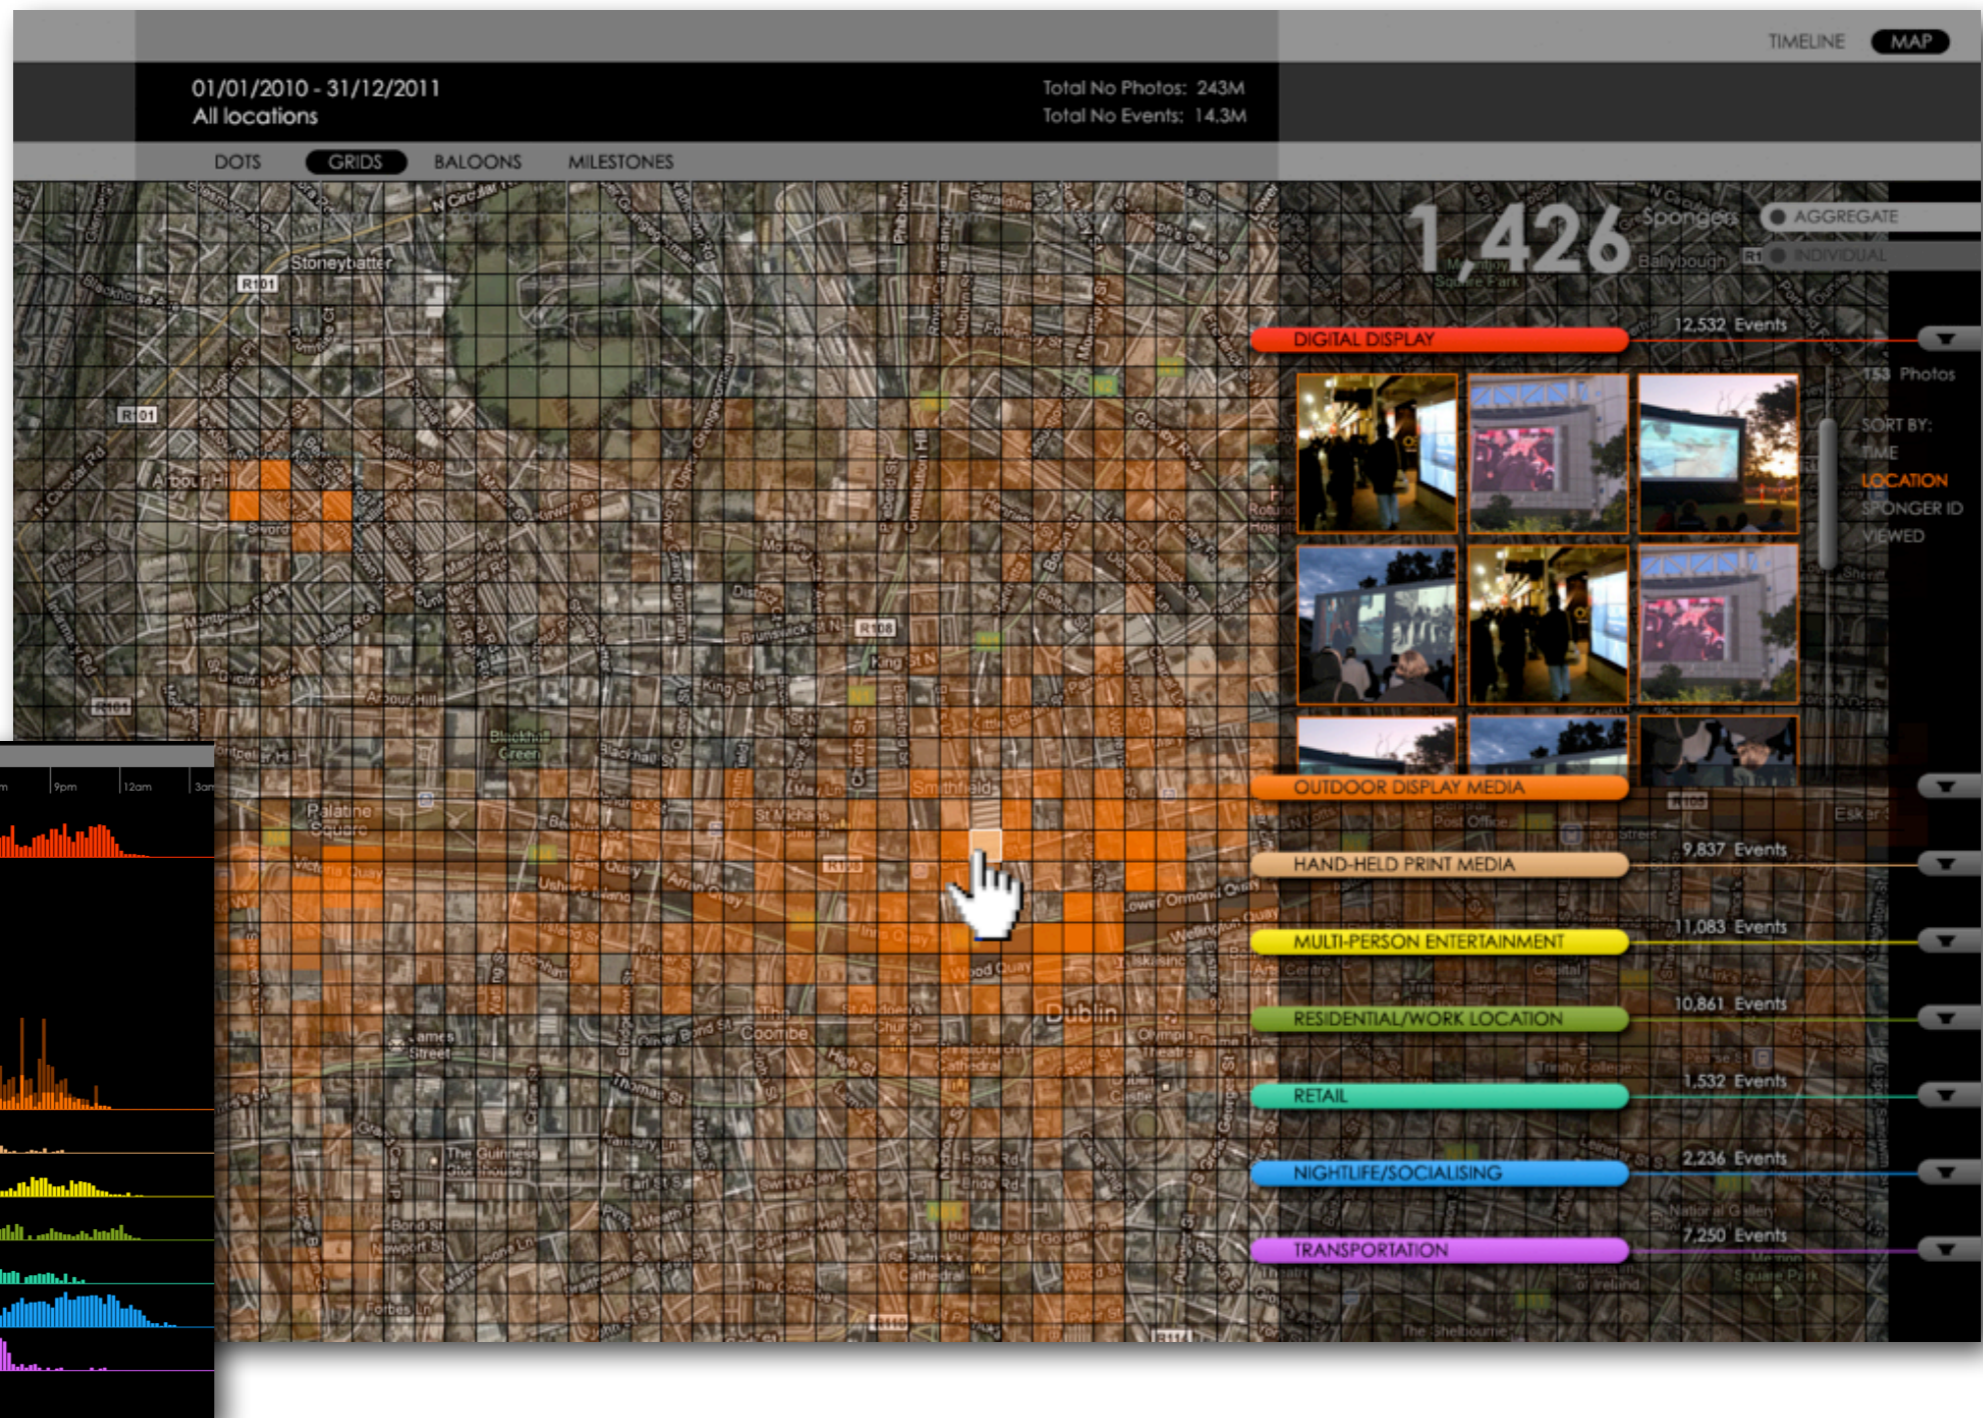

Lifelogger: **Cathal Gurrin**

Cathal's Calender

Clear

Apply

UNDERSTANDING A CITY

POPULATION-WIDE ANALYTICS

EXTERNALISING MEMORY

SEARCH YOUR PAST EXPERIENCES