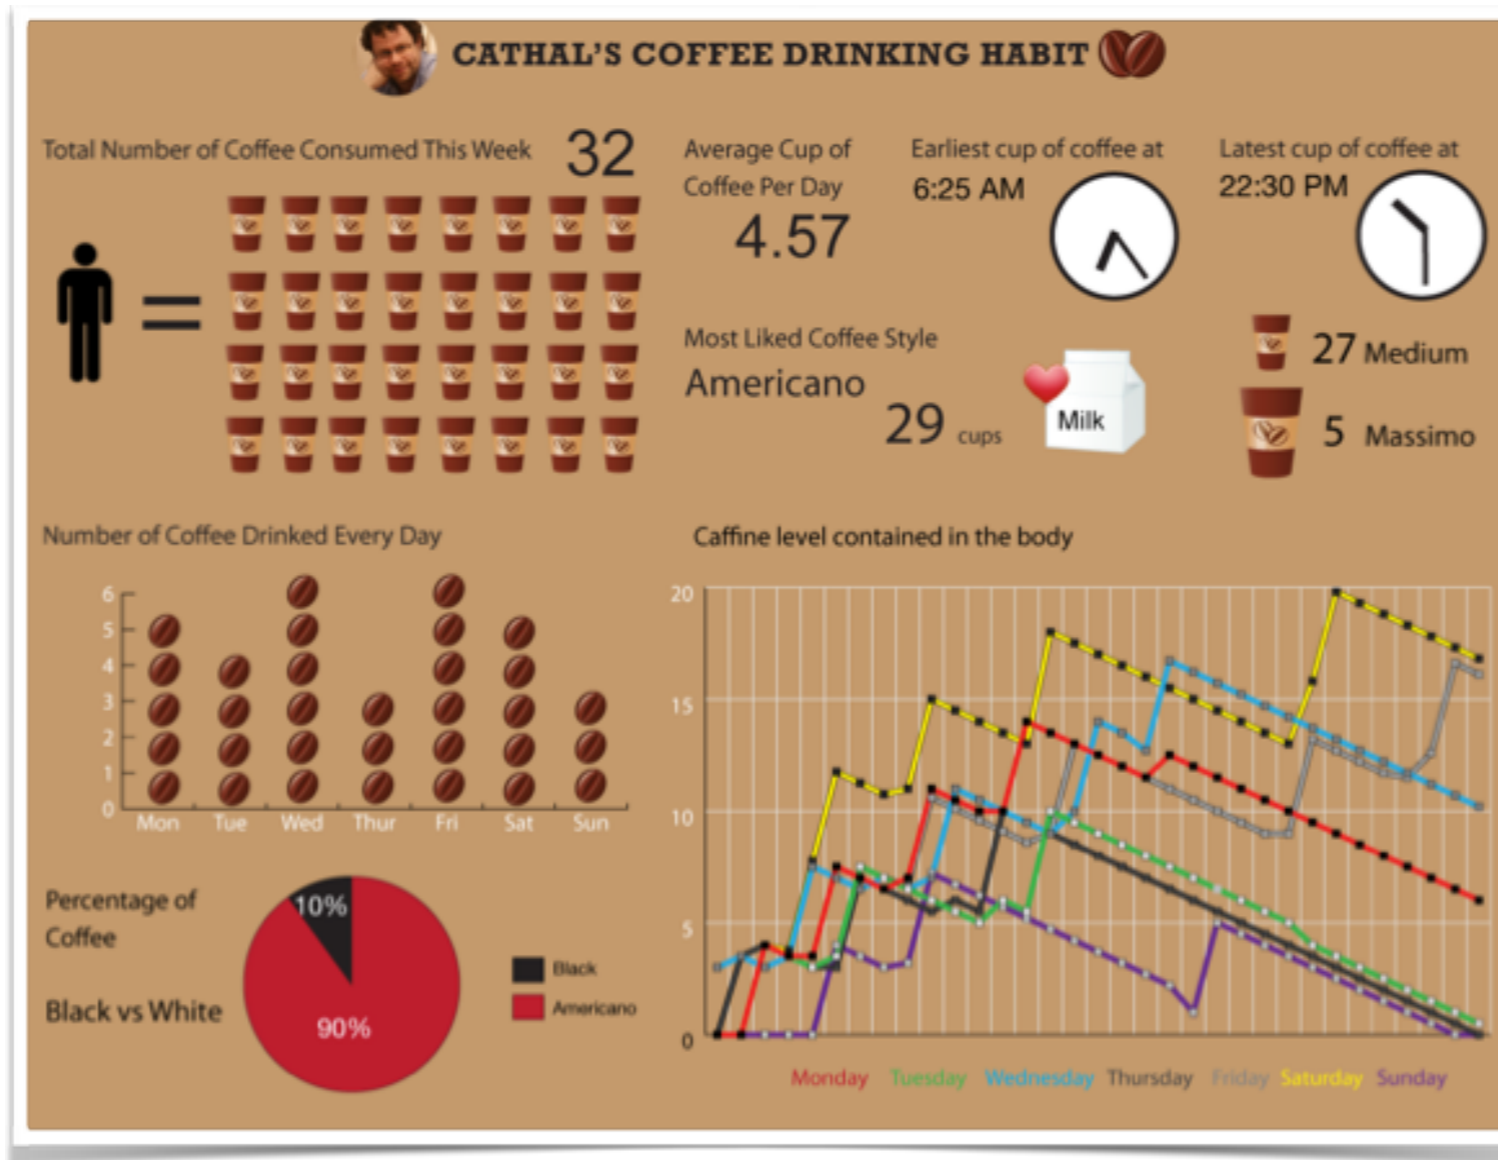

ENHANCED KNOWLEDGE FOR THE USER

BETTER UNDERSTANDING WHAT MAKES YOU STRESSED?

- colour
- BPM
- GSR
- light
- google glass
- logout

Name **Cathal Gurrin**
Height **180 cm**
Weight **70 kg**
Birthday **01/06/1975**