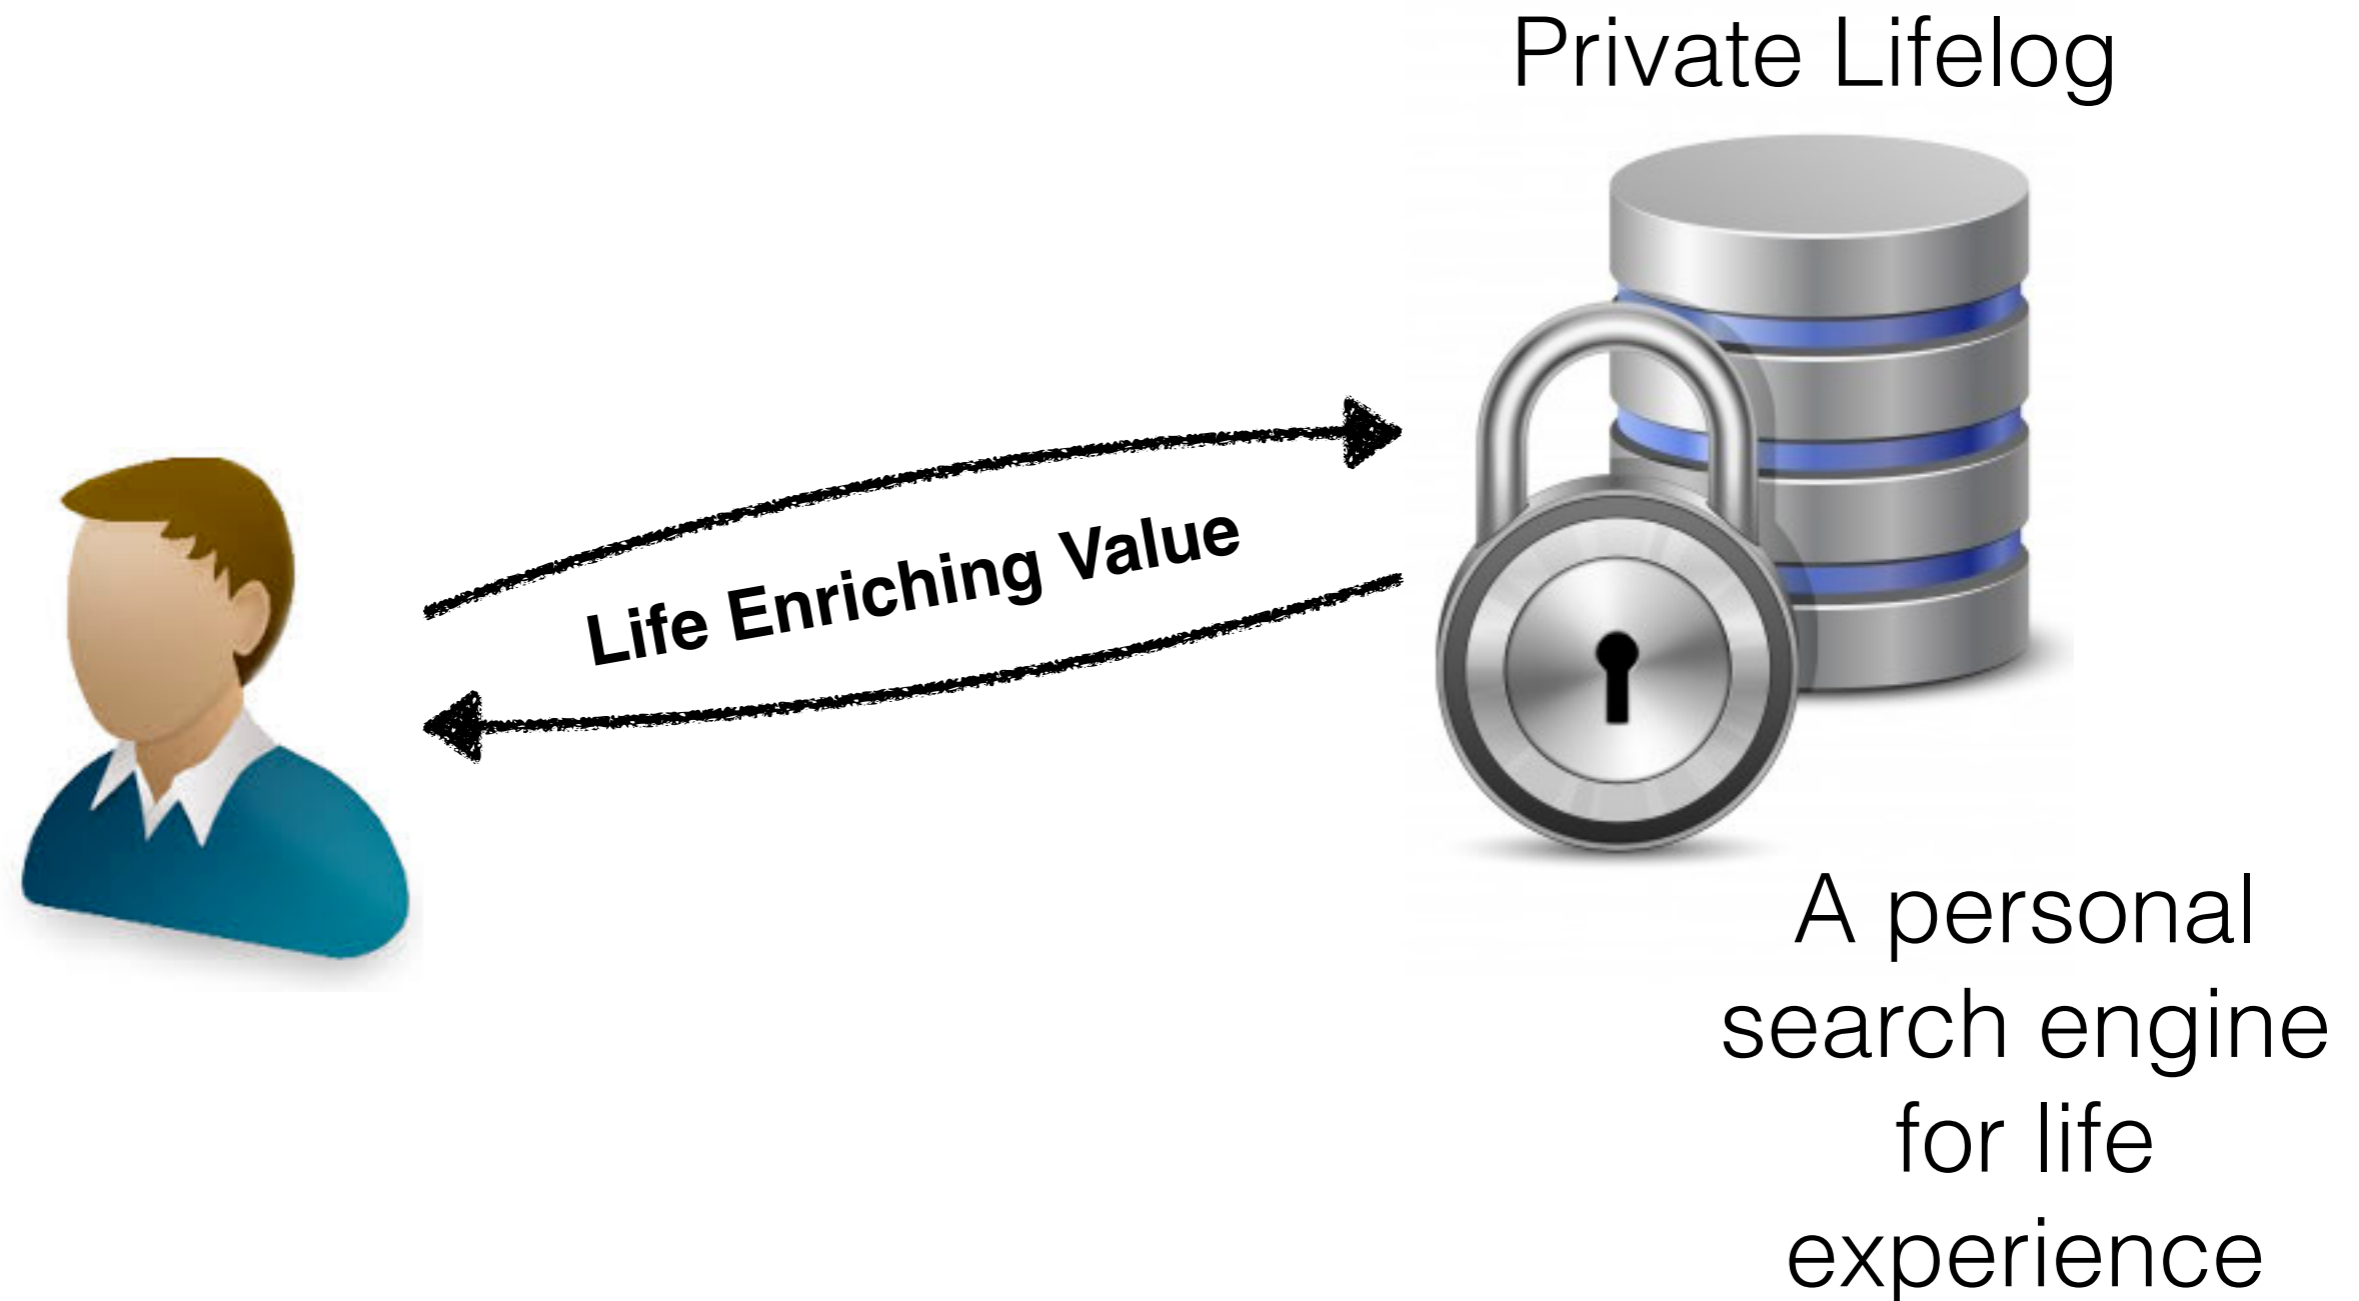

Enabling the 'Internet of Me'