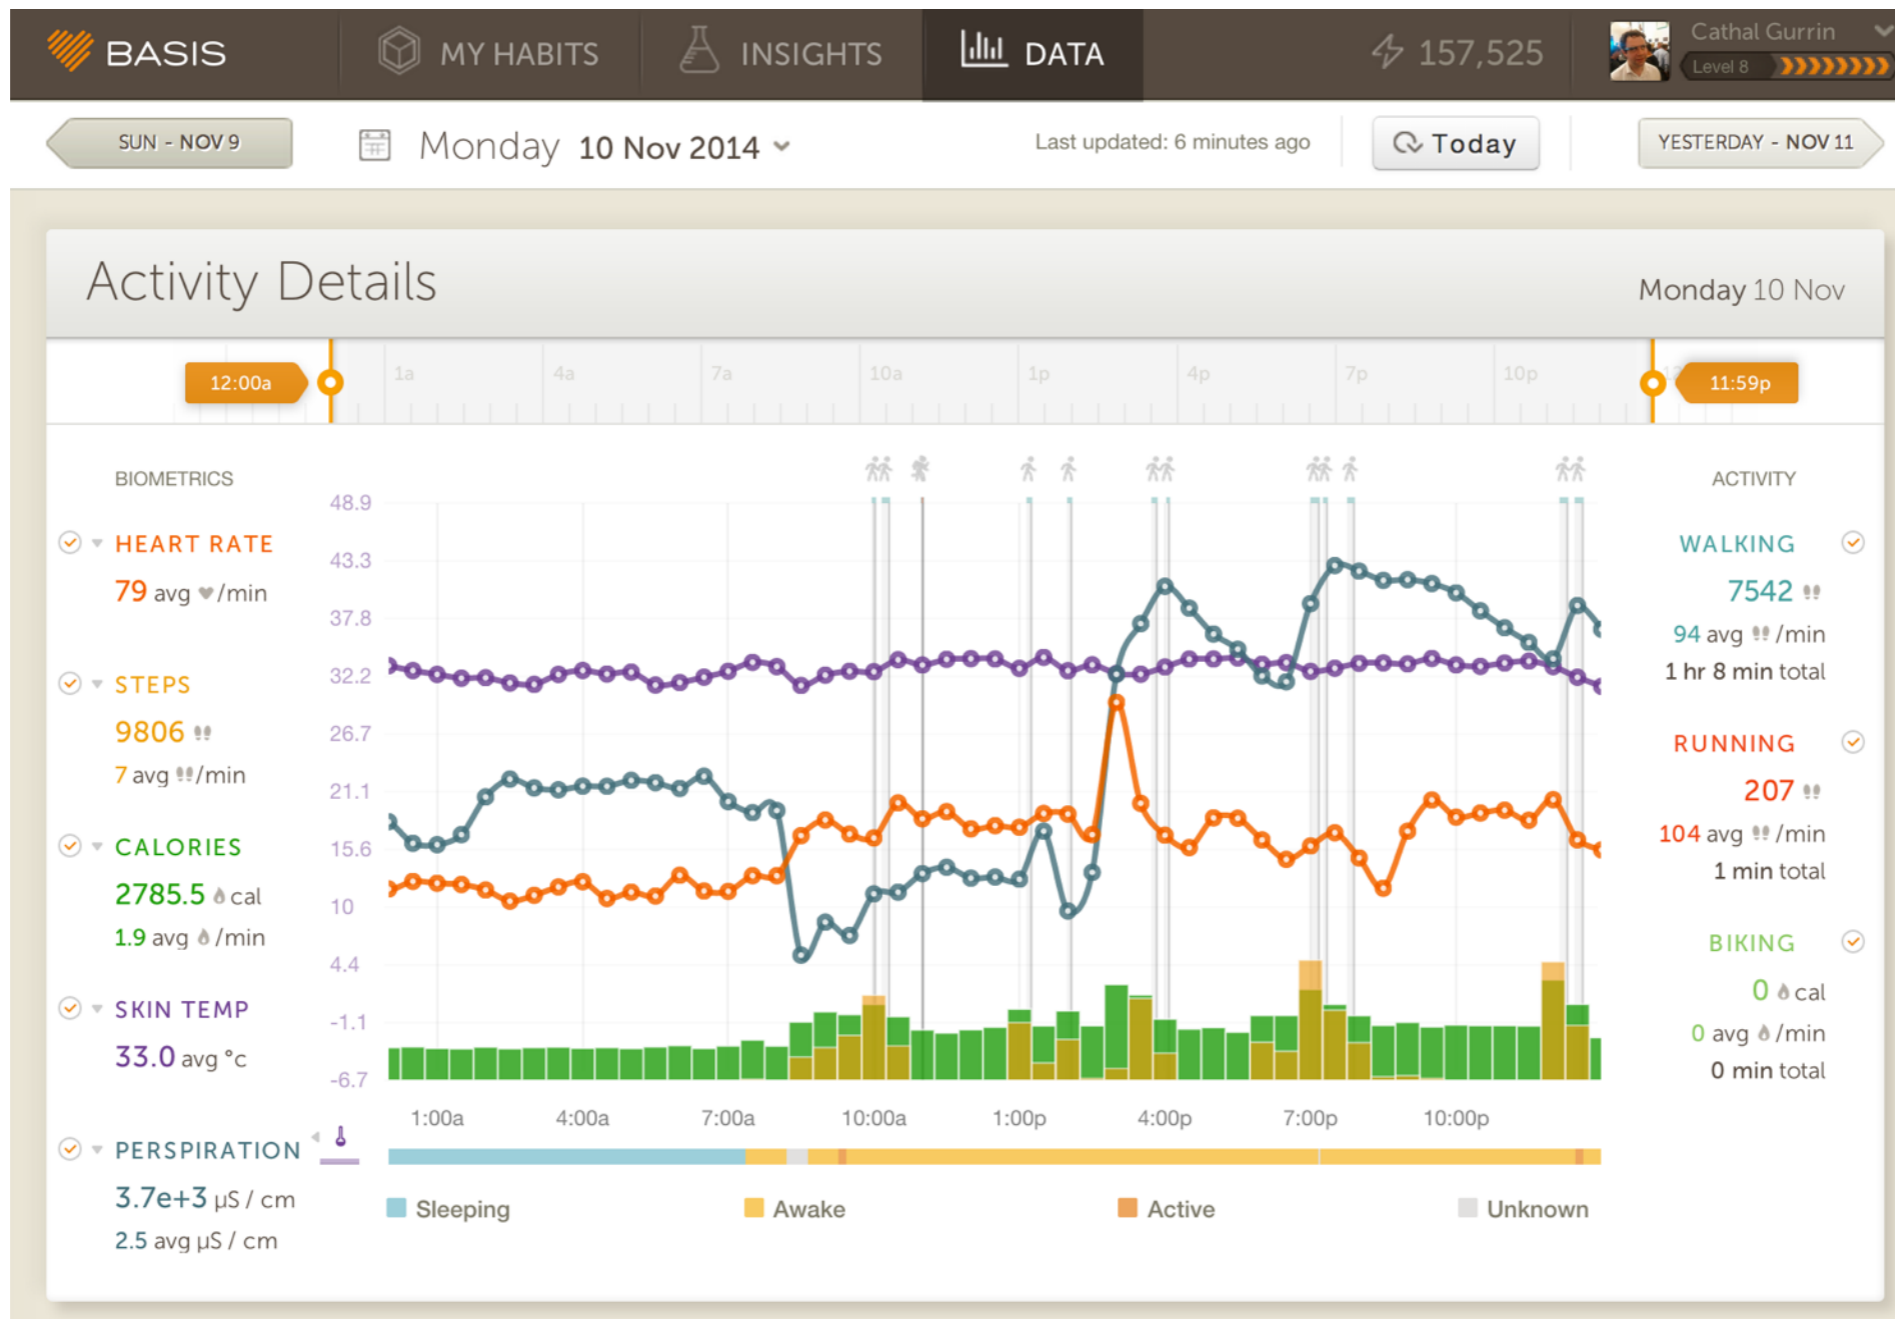

Omnipresent sensors, that enable a whole new era of services that understand the individual

Understanding

The User Context

SIMPLE CONTEXT

UNDERSTAND USER HEALTH

DEEP CONTEXT

UNDERSTAND WHAT THE USER SEES

```
image
--- 0.140525 mouse, computer mouse
--- 0.126532 laptop, laptop computer
--- 0.047876 desktop computer
--- 0.043066 desk
--- 0.032453 space bar
--- 0.016106 monitor
--- 0.014830 typewriter keyboard
--- 0.007064 screen, CRT screen
>>>>>>=====n=e=x=t=====>>>>>>

A photograph of a man in an orange sweater sitting at a desk in an office. The desk is cluttered with several computer monitors, a laptop, and a keyboard. One of the monitors displays a blue screen with white text, possibly a code editor or a terminal window. The office environment includes cubicles and other desks in the background.